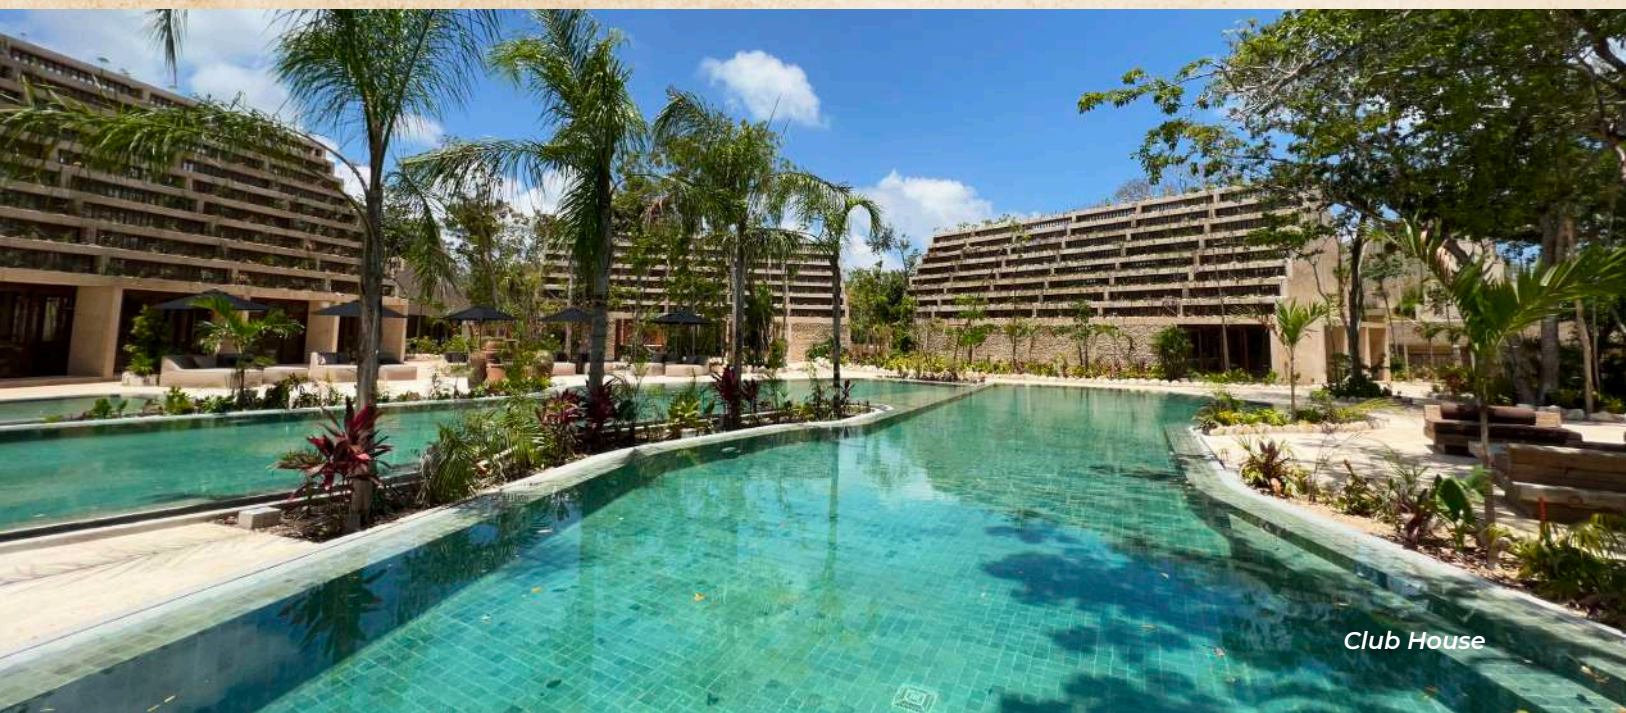

Kaybé's aerial view

KAYBÉ

TULUM

Kaybé is Tulum.

A private residential complex, unparalleled in Mexico, where the safety of the residents is essential.

The project stands out for its organic integration with nature as well as being family and kid friendly, creating a unique concept in Tulum.

One of its main attractions is **the multisensory park**, perfectly integrated with the Mayan jungle, surrounded by exclusive amenities to awake your senses.

Kaybé is nature.

Observatory

AMENITIES

Security

SPA

Yoga Temple

PADMA

T U L U M L I F E

The best LOCATION

Club House

Multi-sensory
Park

Super
Aki

Two people are standing near a small structure or entrance in the garden.

PADMA

Rising to life

Our concept is very clear, offer the opportunity to live fully
in a mystical place full of nature.

Padma symbolizes coming back to life.