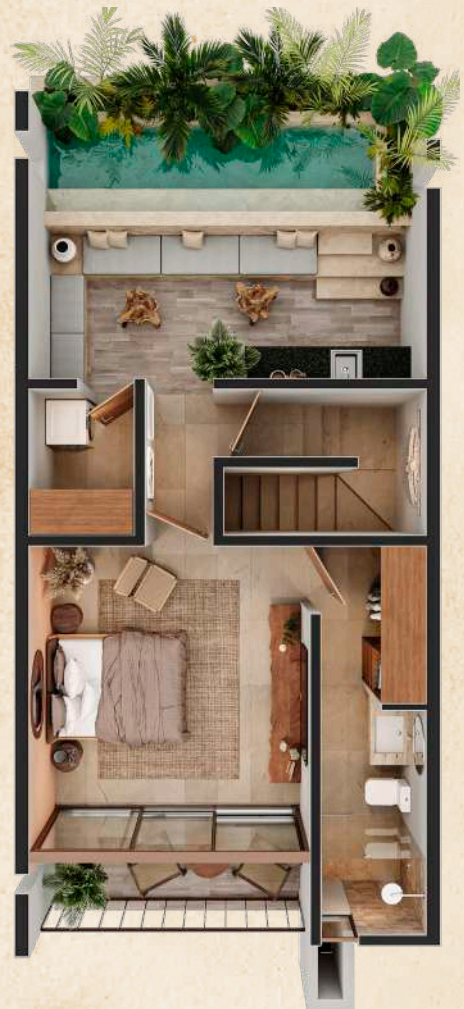

Padma has 27 apartments and 8 villas, the smallest of 54 m², and the biggest of 228 m². You can choose the option that suits your tastes and be part of this great development.

ASANA

FIRST FLOOR

SECOND FLOOR

ROOF TOP

3 Floor

4 Bedrooms

4.5 Bathrooms

Living

Dining

Kitchen

Laundry