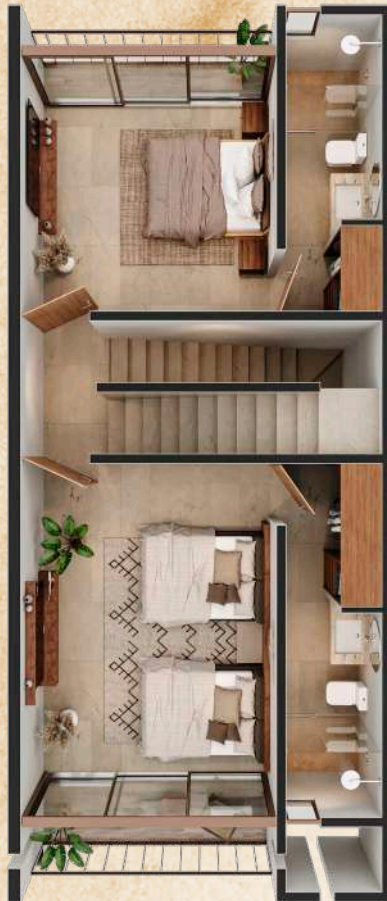

Padma has 27 apartments and 8 villas, the smallest of 54 m², and the biggest of 228 m². You can choose the option that suits your tastes and be part of this great development.

ASANA

FIRST FLOOR

SECOND FLOOR

ROOF TOP

3 Floor

4 Bedrooms

4.5 Bathrooms

Living

Dining

Kitchen

Laundry